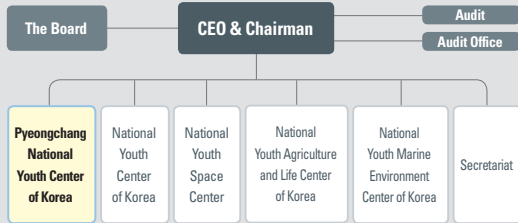

Korea Youth Work Agency Organization chart

Address and Contact Number

Division	Homepage	Phone Number

Pyeongchang National Youth Center of Korea <http://www.pnyc.or.kr> T. 82-33-330-0800
108, Saeteomaaul-gil, Yongpyeong-myeon, Pyeongchang-gun, Gangwon-do, Korea 232-937

National Youth Center of Korea <http://www.nyc.or.kr> T. 82-41-620-7700
48, Seori 4 gil, Mokcheon-eup, Cheonan-si, Chungcheongnam-do, Korea 330-842

Youth Worker Training Center <http://yworker.youth.go.kr> T. 82-41-620-7786
48, Seori 4 gil, Mokcheon-eup, Cheonan-si, Chungcheongnam-do, Korea 330-842

National Youth Space Center <http://www.nysc.or.kr> T. 82-61-830-1500
200, Deokheungyangjok-gil, Dongil-myeon, Goheung-gun, Jeollanam-do, Korea 548-951

National Youth Agriculture and Life Center of Korea <http://www.nyac.or.kr> T. 82-63-544-9400
439, Byeokgolje-ro, Buryang-myeon, Gimje-si, Jeollabuk-do, Korea 576-822

National Youth Marine Environment Center of Korea <http://www.nymc.or.kr> T. 82-54-733-8660
911-44, Yeongdaege-ro, Yeongdeok-eup, Yeongdeok-gun, Gyeongsangbuk-do, Korea 766-807

Secretariat www.kywa.or.kr T. 82-2-330-2800
5th jinyang bldg., 47 Kyeonggi-daero, Seodaemun-gu Seoul, Korea 120-732