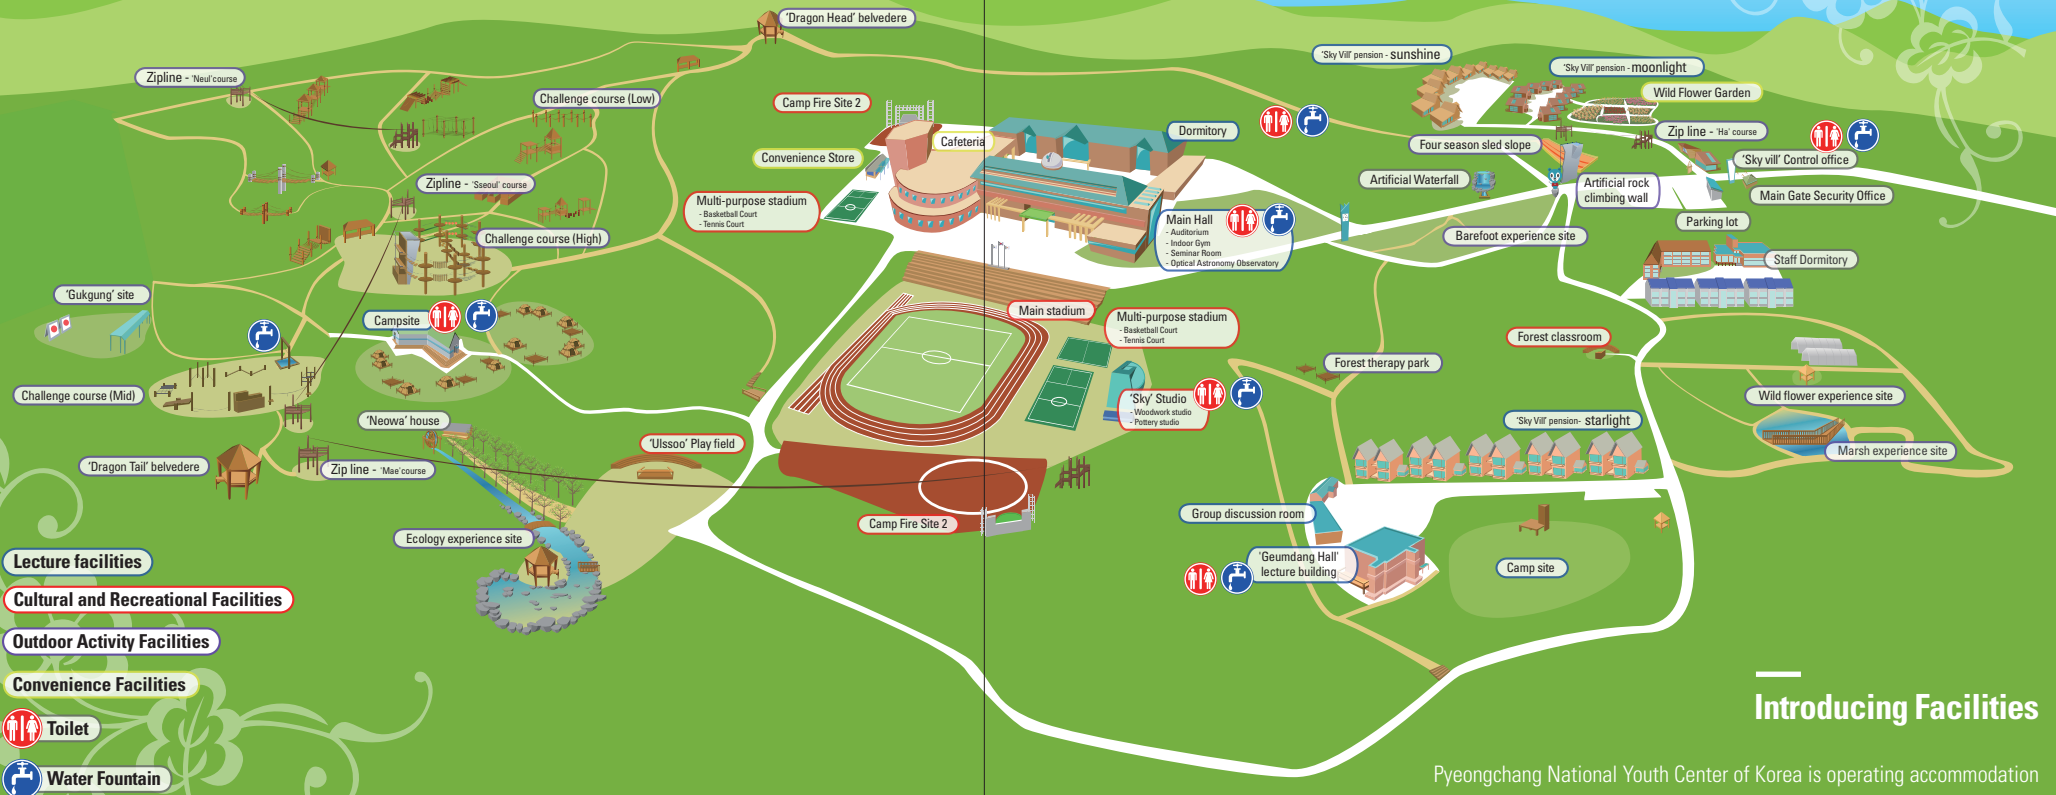

## Family Activities

Pyeongchang outdoor festival, family camp, and other activities are operated to reinforce the cohesiveness, communication and intimacy among family members. It also allows families to create precious memories through various activities, such as out door activities, ecology education, and camping in the great nature of Pyeongchang.

# Training Courses for Youth Workers

Pyeongchang National Youth Center of Korea is engaged in the implementation of various training programs in order to improve expertise in the field of outdoor activities for youth workers. Examples of these programmes include the Duke of Edinburgh's International Award, mountain climbing, Korean traditional fishing, basic knowledge building program for nationally certified youth workers, field adaptation training of youth activity professionals, and other intensive courses.

# Facility Map

Facility	
<b>Lecture Facilities</b>	Main Hall, Auditorium, Indoor Gym, Seminar Room, 'Geumdang' Hall, Group discussion room
<b>Outdoor Activity Facilities</b>	Challenge Course (High), Challenge Course (Mid), Challenge Course (Low), Zipline- 'ha' course, Zipline- 'Neul' course, Zipline- 'Seseoul' course, Zipline- 'Mae' Course, Artificial rock climbing wall, Four season sled slope, Barefoot experience site, Wild flower experience site, Marsh experience site, Forest therapy park, Ecological experience site, 'Gukgung' site, Optical Astronomy Observatory